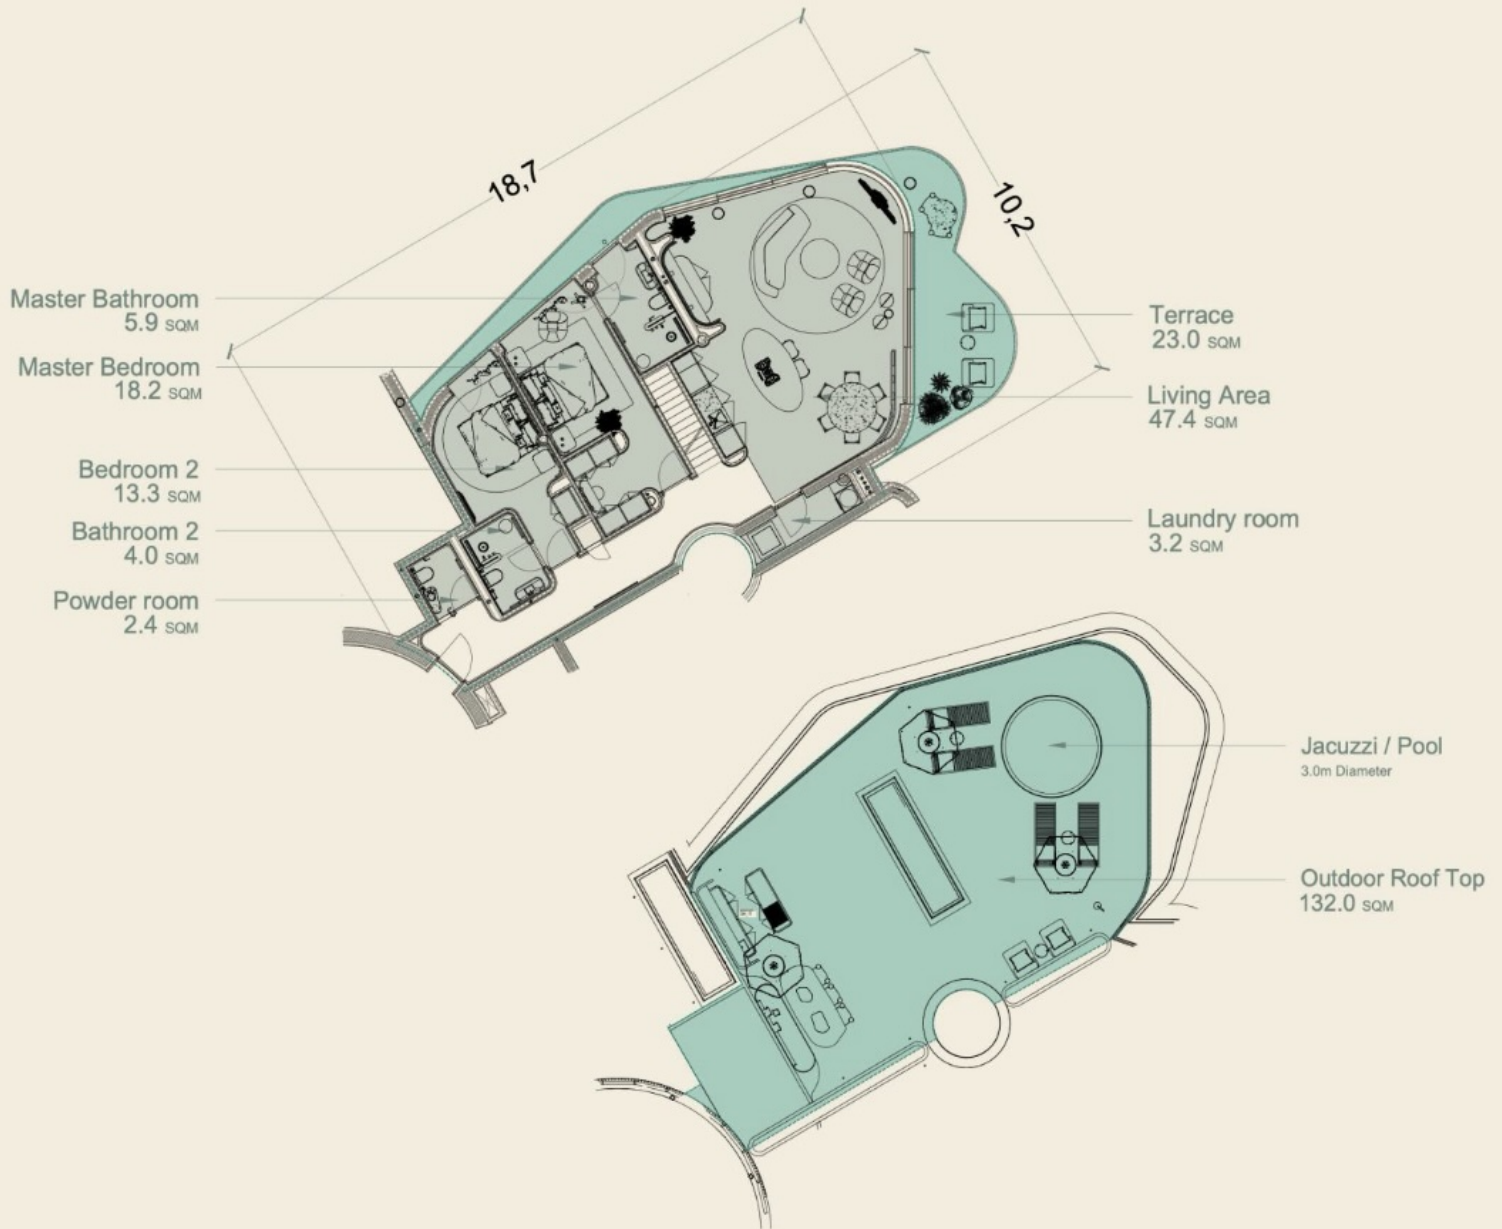

2 BED

PENTHOUSE W/PLUNGE POOL

Number of Bedrooms	2
Total Area	287.2 sqm
Suite Type	Penthouse Suite