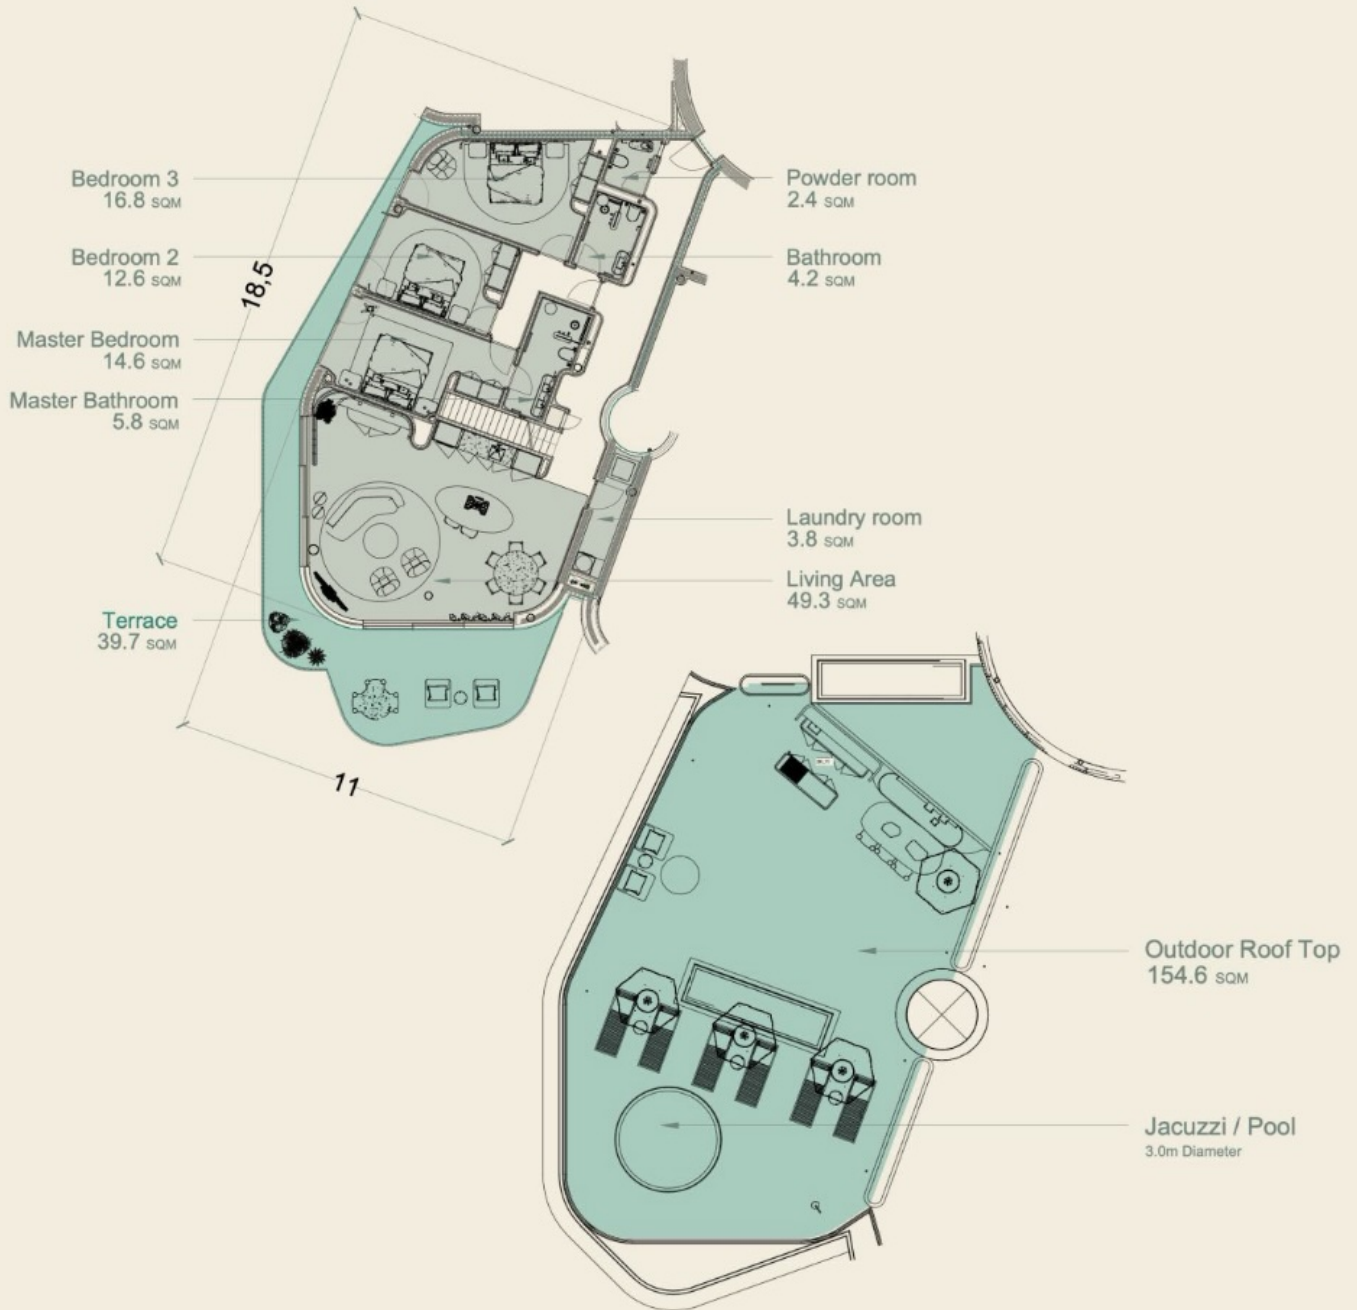

3 BED

PENTHOUSE W/PLUNGE POOL

Number of Bedrooms	3
Total Area	349.7 sqm
Suite Type	Penthouse Suite