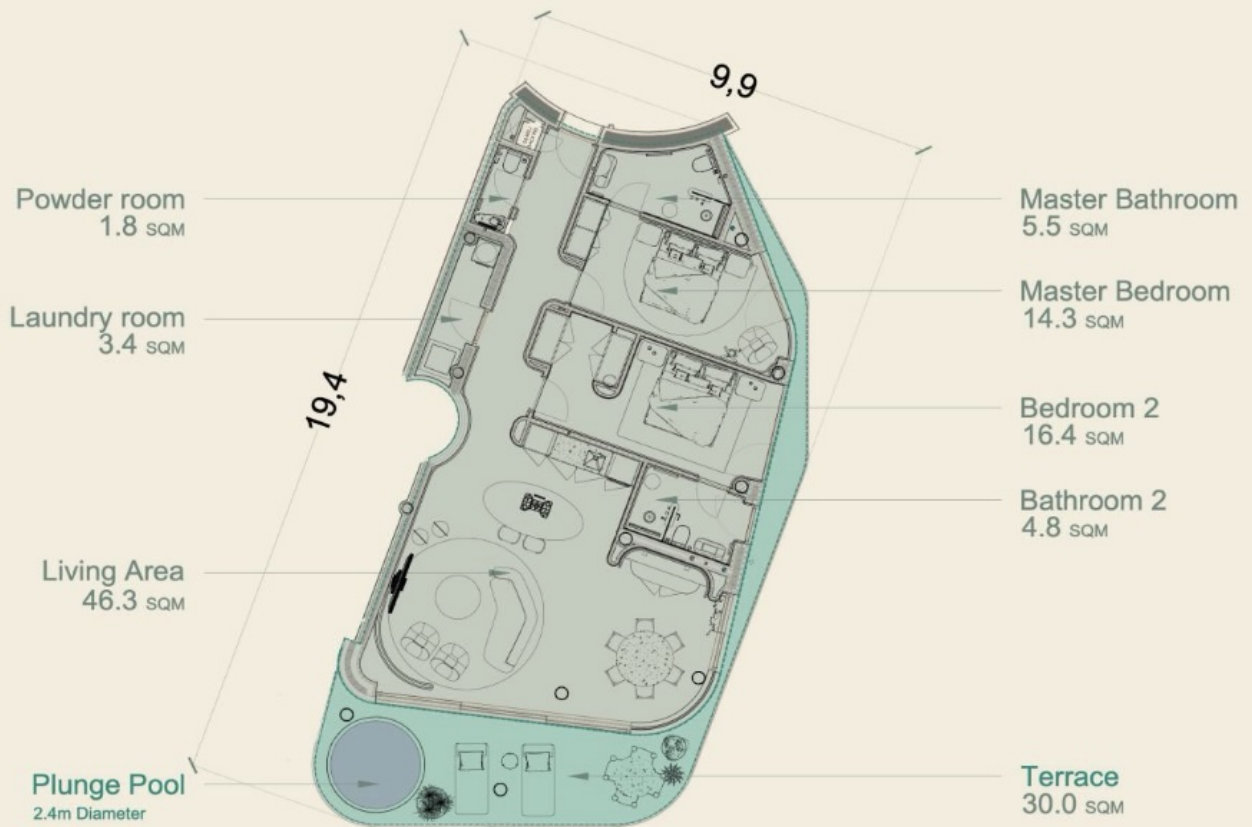

2 BED

TERRACE SUITE W/PLUNGE POOL

Number of Bedrooms 2

Total Area 142.7 sqm

Suite Type Terrace Suite