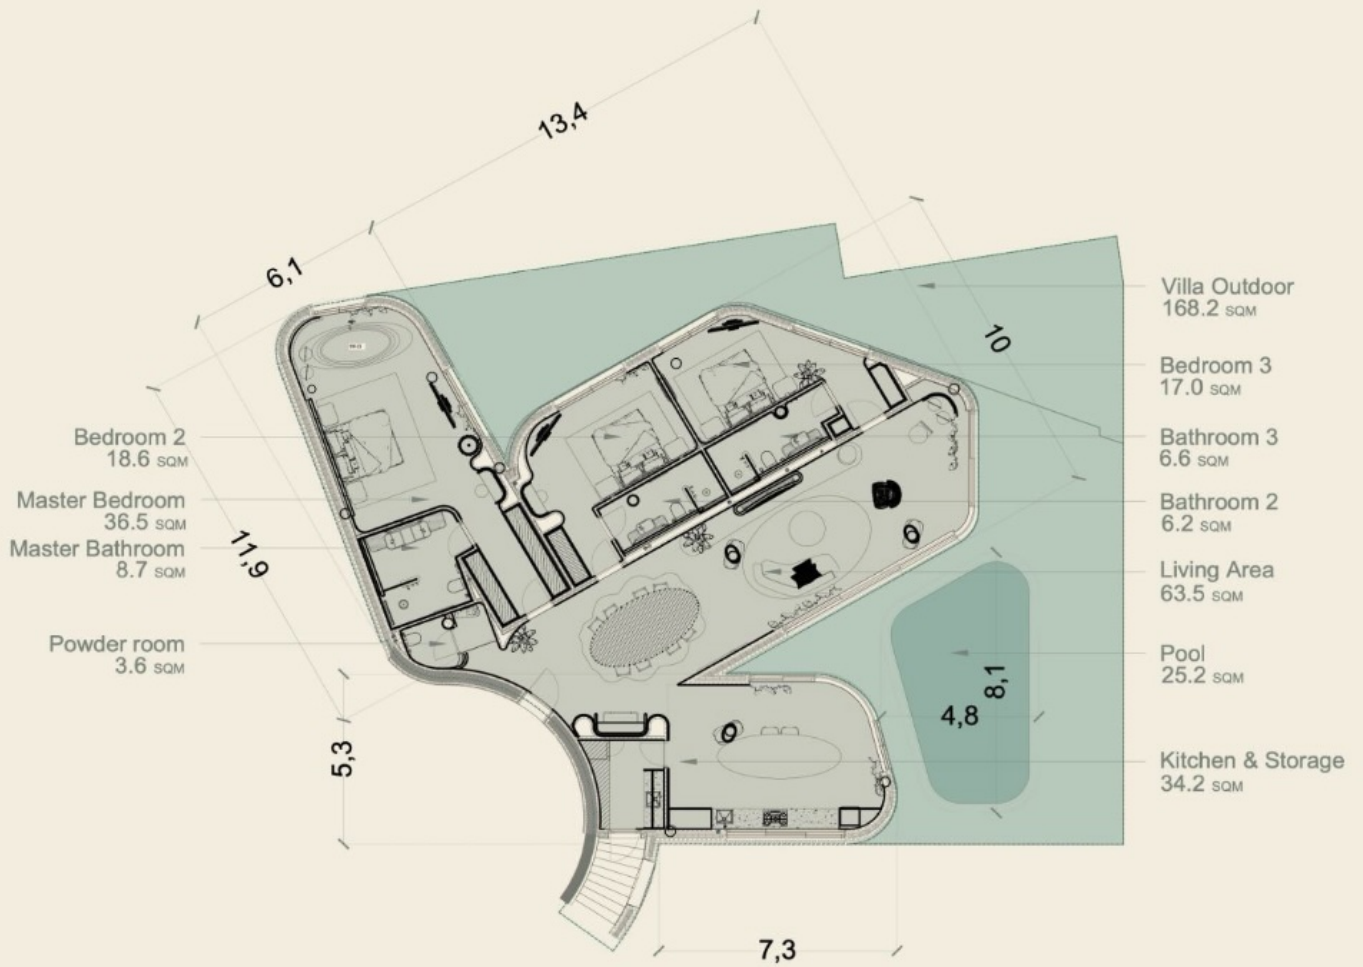

The Villa

3 BED GARDEN VILLA W/POOL

Number of Bedrooms	3
Total Area	408.8 sqm
Suite Type	Garden Villa