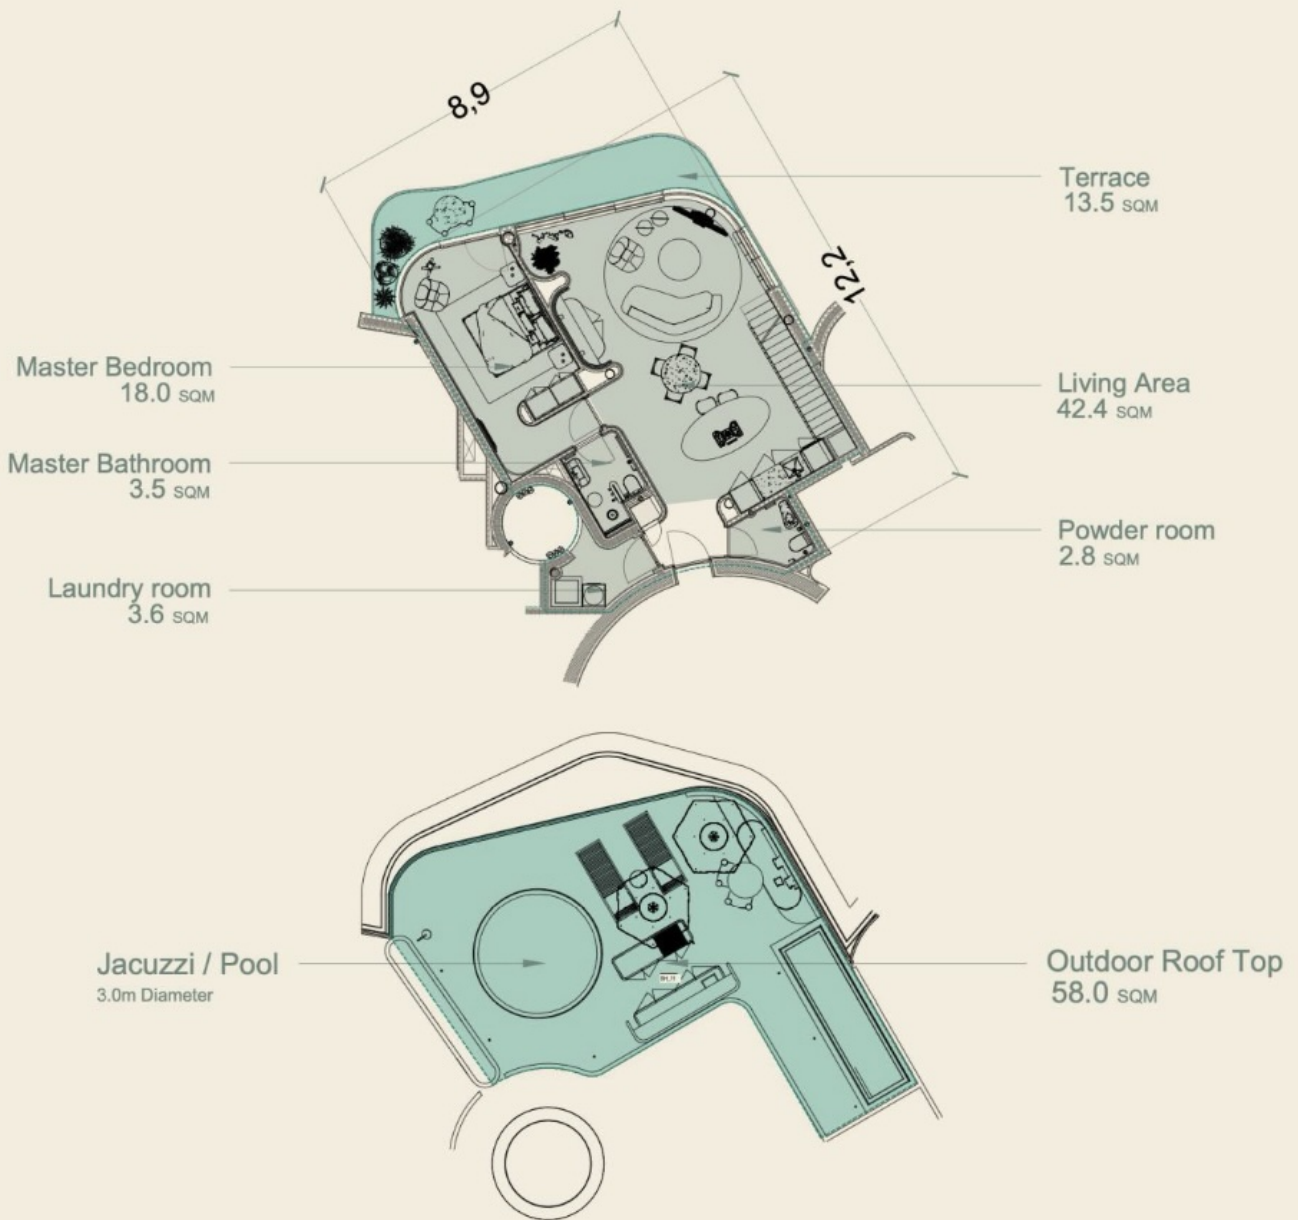

1 BED

PENTHOUSE W/PLUNGE POOL

Number of Bedrooms	1
Total Area	157.7 sqm
Suite Type	Penthouse Suite