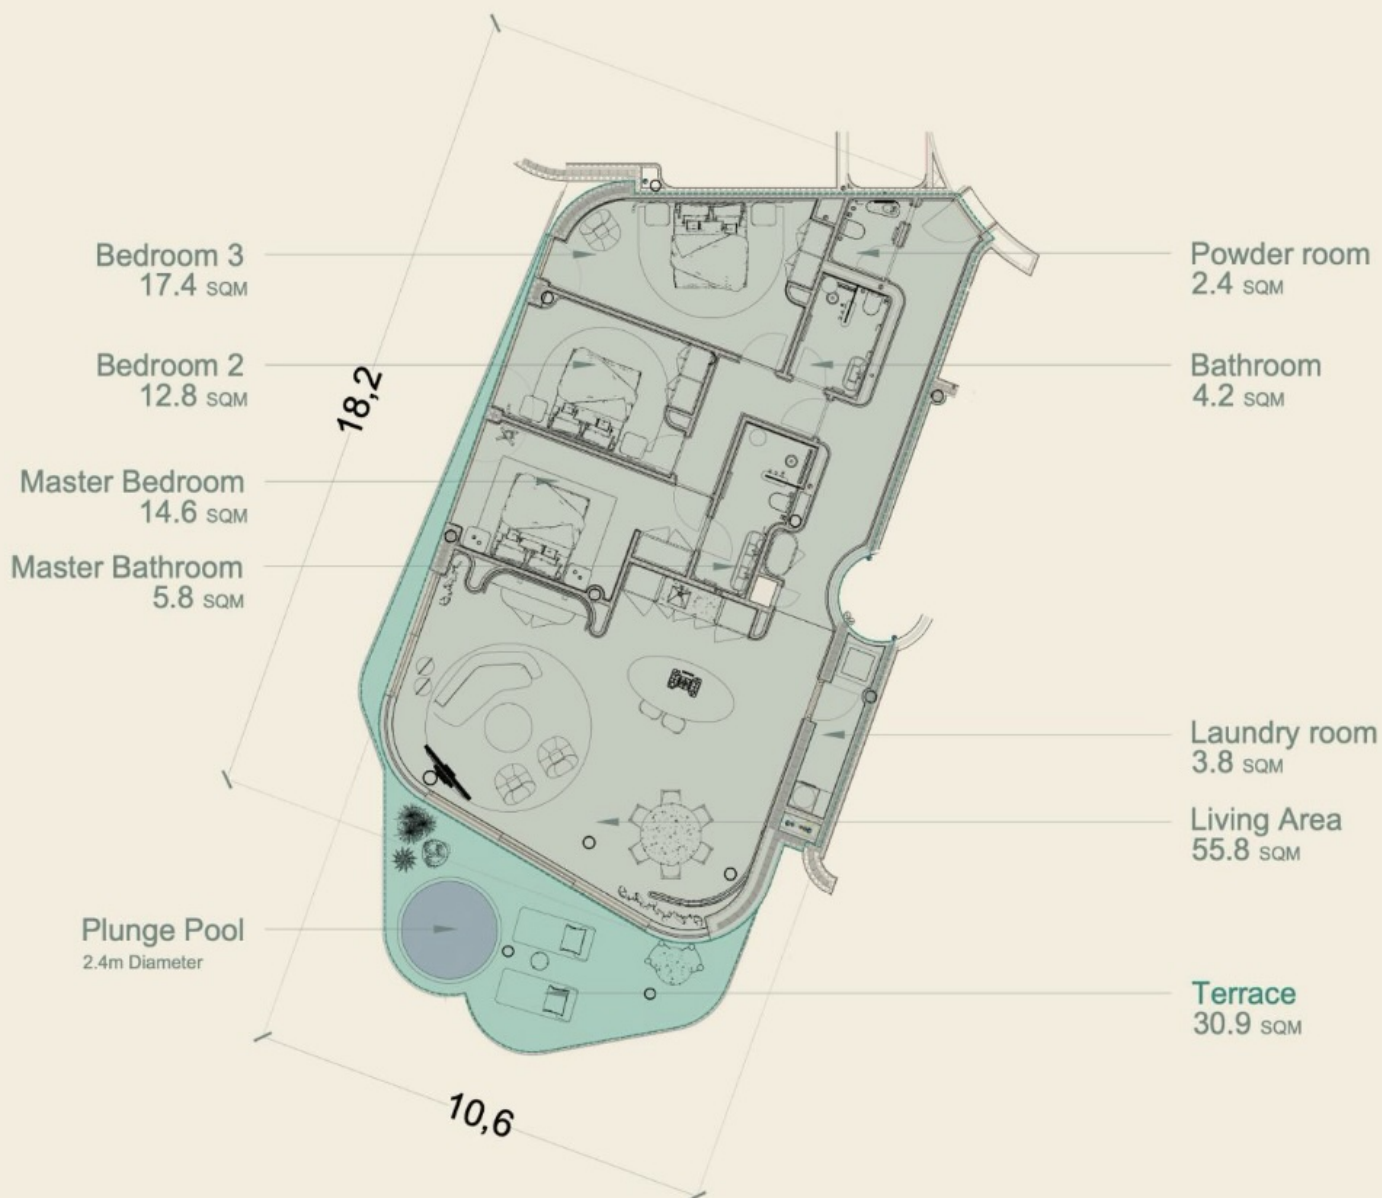

3 BED

TERRACE SUITE W/PLUNGE POOL

Number of Bedrooms	3
Total Area	188.4 sqm
Suite Type	Terrace Suite