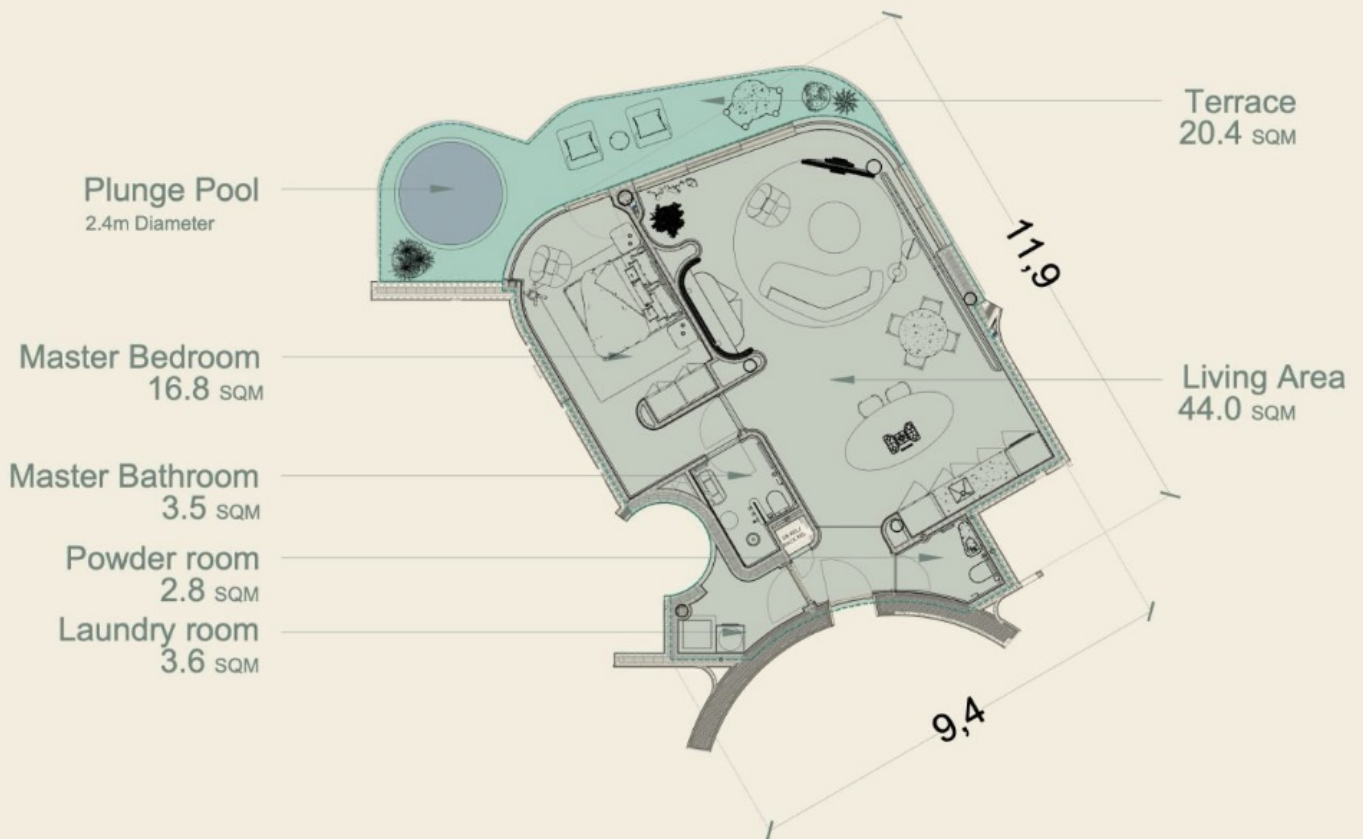

# 1 BED

## TERRACE SUITE W/PLUNGE POOL

Number of Bedrooms	1
Total Area	106.8 sqm
Suite Type	Terrace Suite